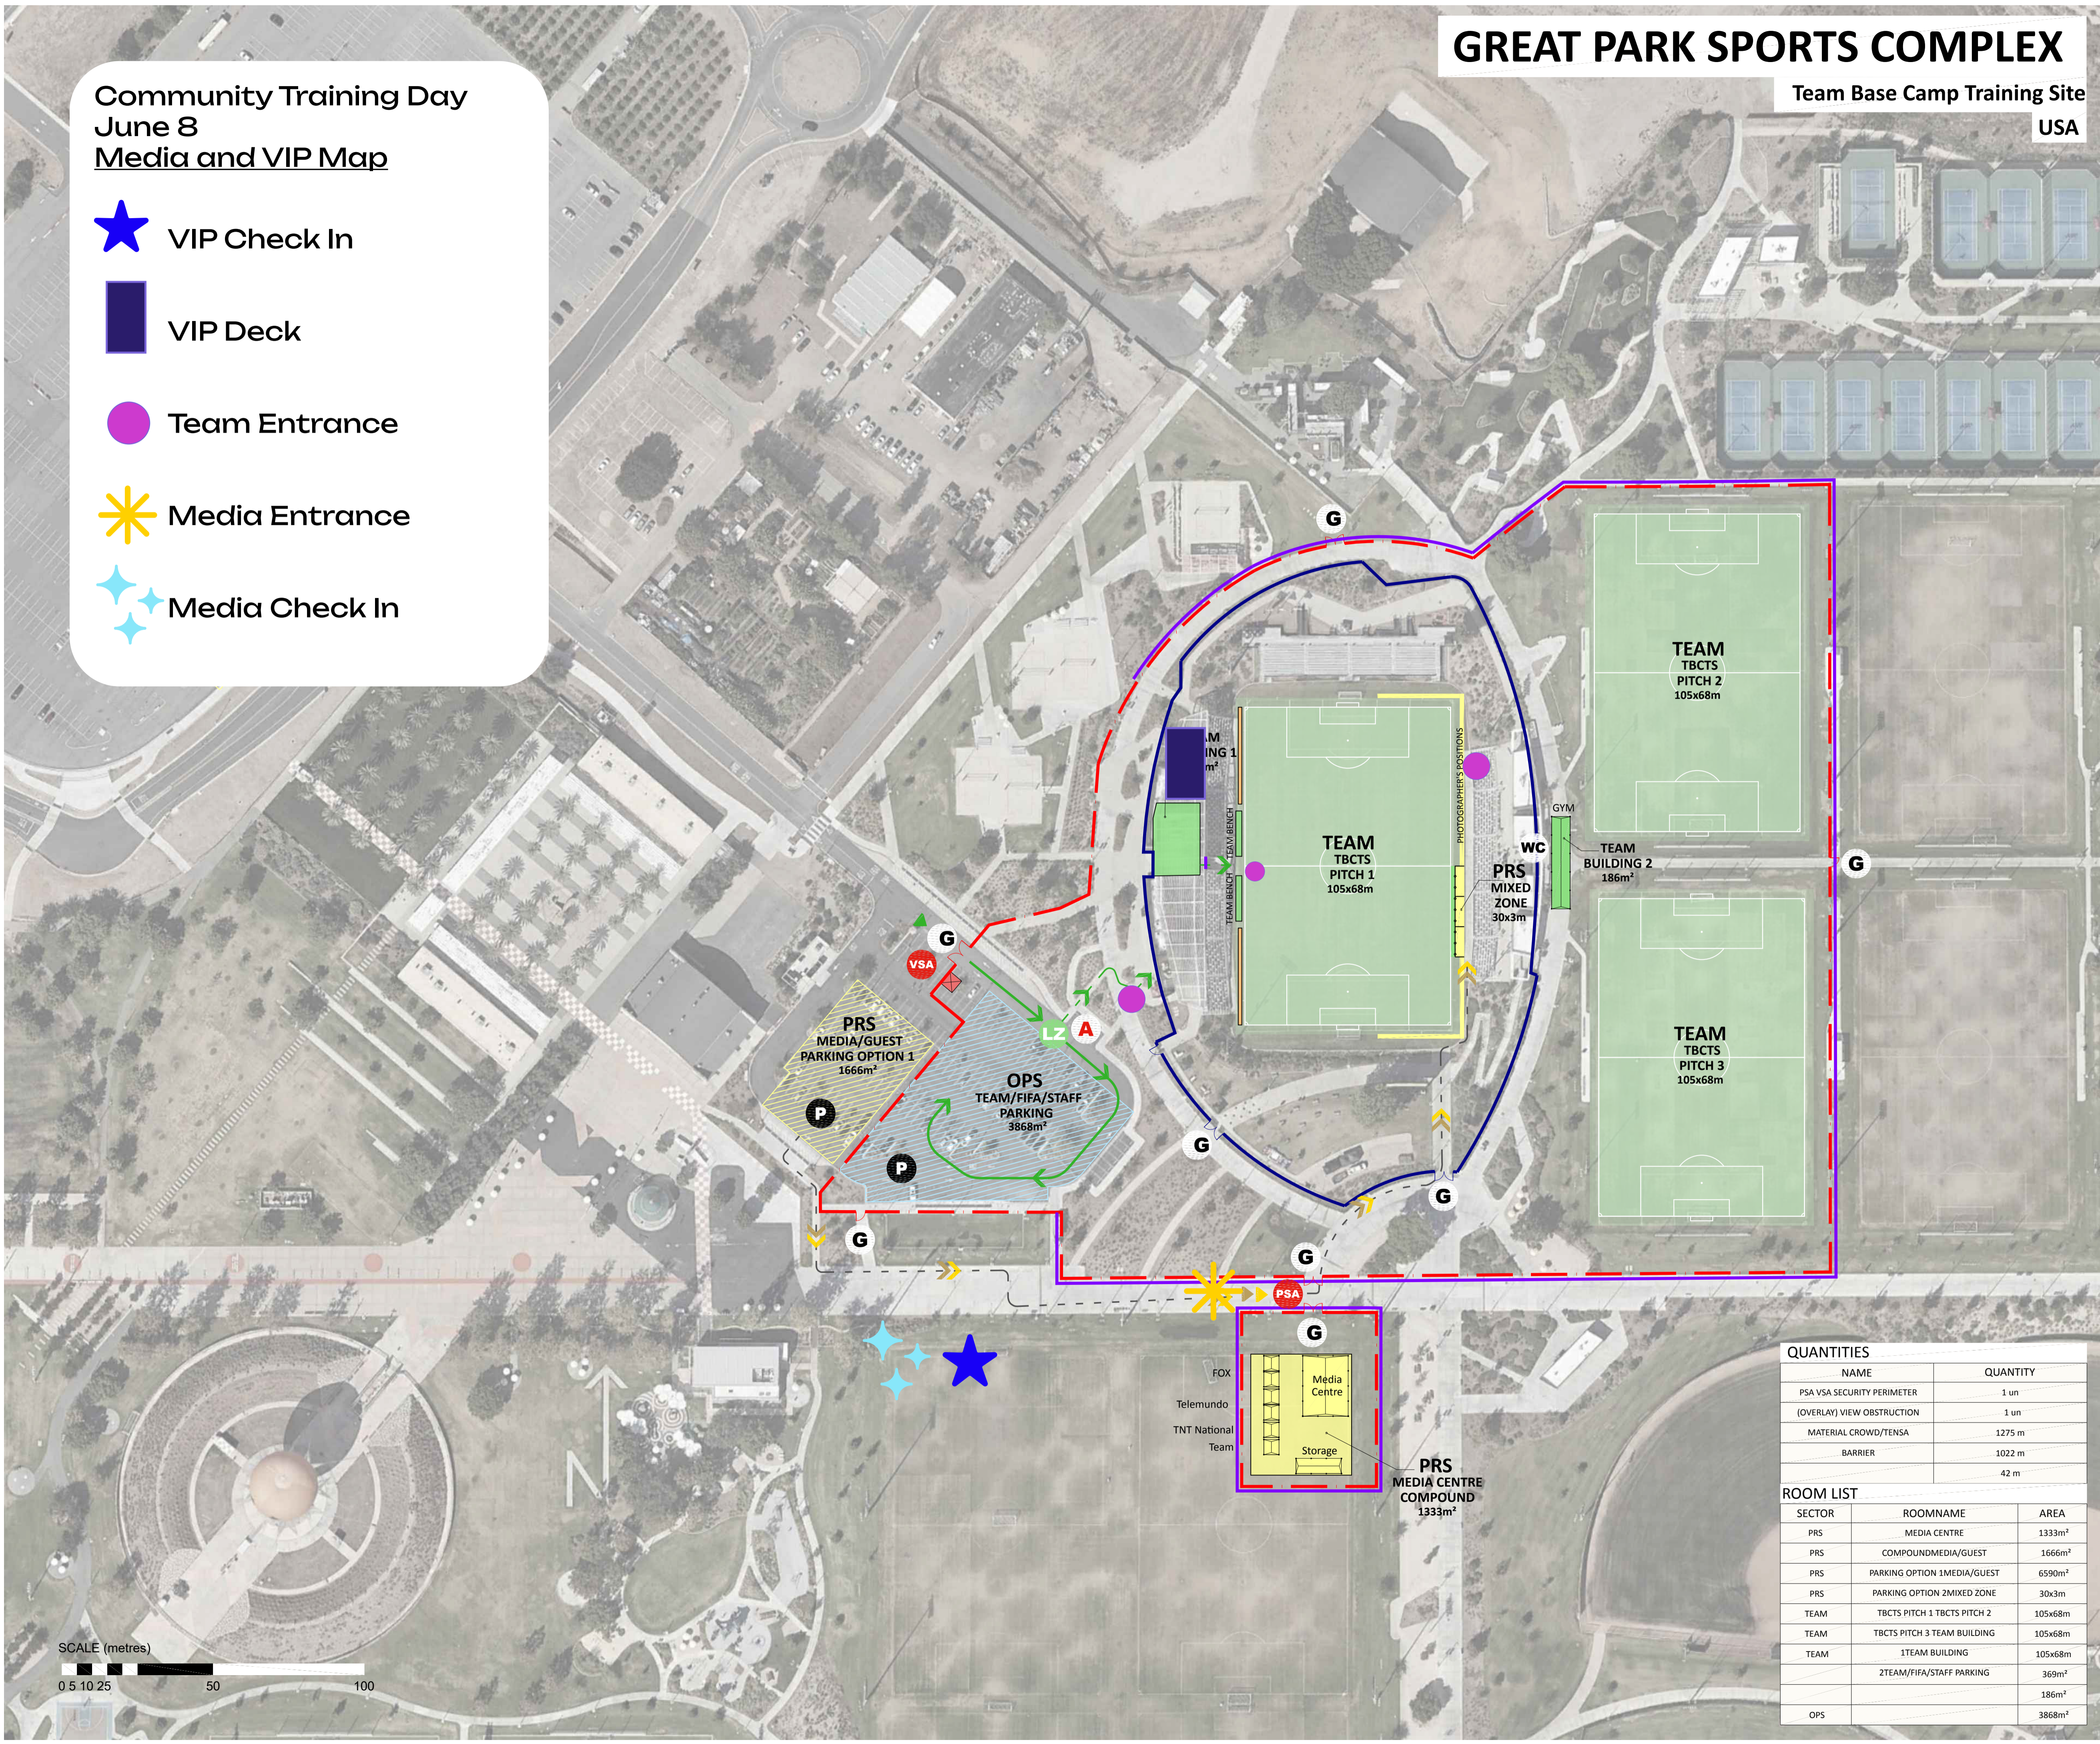

GREAT PARK SPORTS COMPLEX

Team Base Camp Training Site
USA

Community Training Day
June 8
Media and VIP Map

-  VIP Check In
-  VIP Deck
-  Team Entrance
-  Media Entrance
-  Media Check In

QUANTITIES	
NAME	QUANTITY
PSA VSA SECURITY PERIMETER	1 un
(OVERLAY) VIEW OBSTRUCTION	1 un
MATERIAL CROWD/TENSA	1275 m
BARRIER	1022 m
	42 m

ROOM LIST		
SECTOR	ROOMNAME	AREA
PRS	MEDIA CENTRE	1333m ²
PRS	COMPOUND/MEDIA/GUEST	1666m ²
PRS	PARKING OPTION 1/MEDIA/GUEST	6590m ²
PRS	PARKING OPTION 2/MIXED ZONE	30x3m
TEAM	TBCTS PITCH 1 TBCTS PITCH 2	105x68m
TEAM	TBCTS PITCH 3 TEAM BUILDING	105x68m
TEAM	1TEAM BUILDING	105x68m
	2TEAM/FIFA/STAFF PARKING	369m ²
		186m ²
OPS		3868m ²